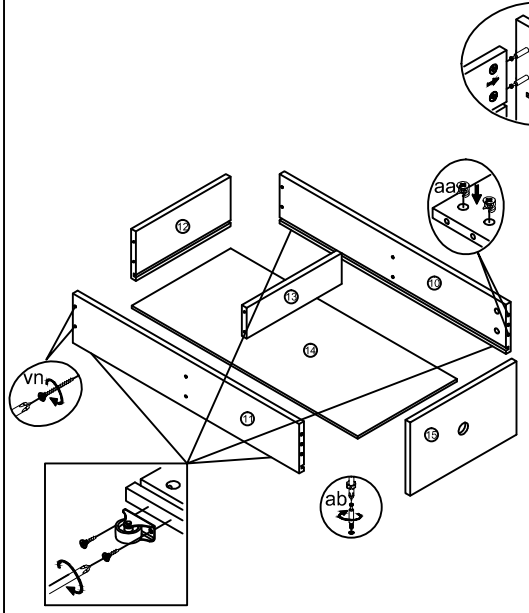

Item Description : City Bunk Bed Stairs
Model No : 25289
Dimension : W: 44 / D: 990 / H: 150
Total Weight of Item : 49 kg

People Required

For Professional assembly only

Time Required: 30 min.

Tools Needed

* Vertical Assembly Only.

* Please cover floor with corrugated board / paper to avoid scratches / damage to floor.

Assembly Checklist

Please make sure that you have all of the below items before you start.

Parts supplied for assembly

Hardware supplied for assembly

	 M6*60 mm		 8*30 mm	 6,3*50 mm	
			 3,5*16 mm		

Step 1

Step 2

Step 3

Step 4