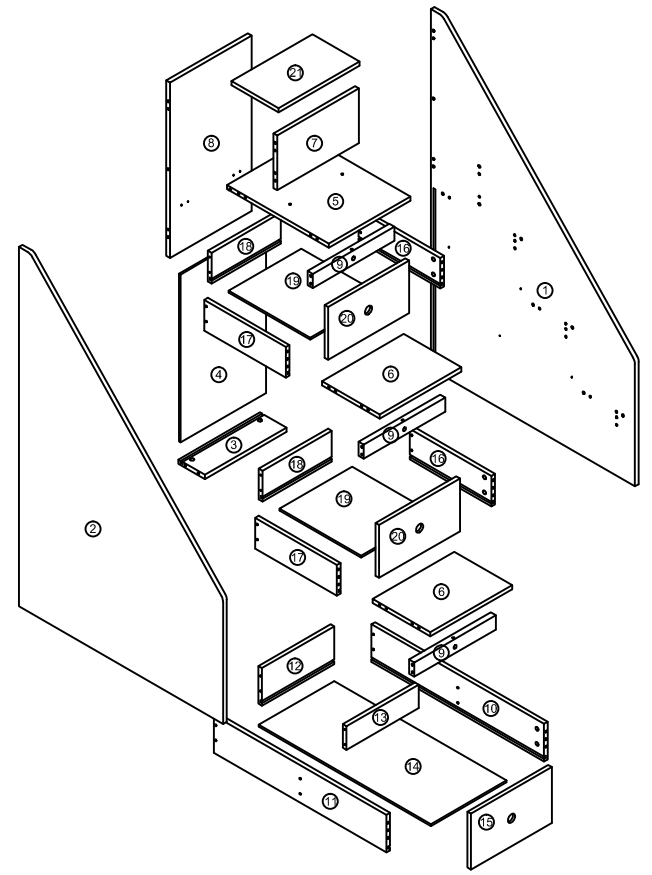

Item Description : City Bunk Bed Stairs
Model No : 25289
Dimension : W: 44 / D: 990 / H: 150
Total Weight of Item : 49 kg

People Required

For Professional assembly only

Time Required: 30 min.

Tools Needed

Parts supplied for assembly

Hardware supplied for assembly

	 M6*60 mm		 8*30 mm	 6,3*50 mm	
			 3,5*16 mm		

Step 1

Step 2

Step 3

Step 4