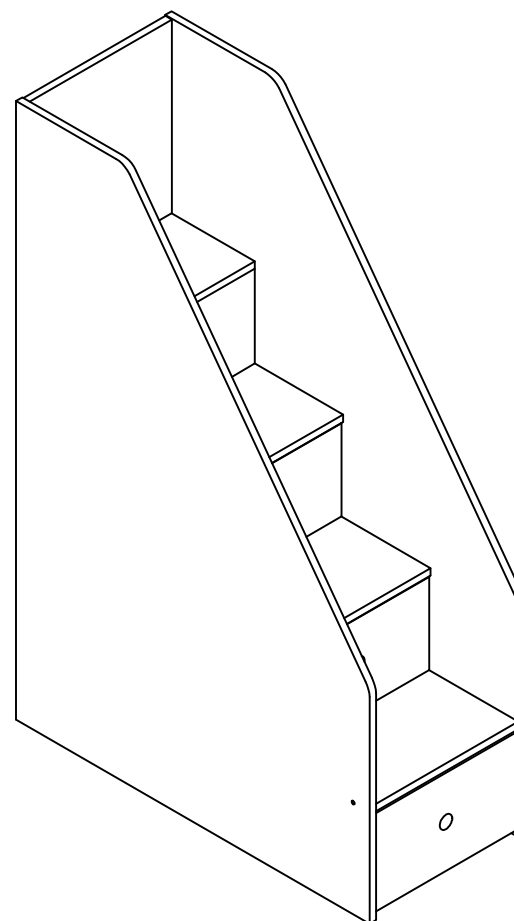

تحذير

قد تحدث إصابات بالغة أو مميتة نتيجة انهيار
لمنع هذا الأثاث من الانقلاب الأثاث
يجب تثبيته دائماً على الحائط باستخدام
أدوات التثبيت الحائطية المرفقة

РУССКИЙ

Важная информация

Внимательно прочитайте.

Сохраните эту информацию для справок в дальнейшем.

ВНИМАНИЕ!

Опрокидывание мебели может стать причиной получения серьезных травм или даже привести к смерти. Чтобы предотвратить опрокидывание, необходимо обеспечить стационарное крепление мебели к стене с помощью прилагающихся крепежных аксессуаров.

Материалы стен различаются, поэтому крепежные средства не прилагаются. Используйте крепежные средства, подходящие для материала стен в вашем доме. Для выбора подходящих крепежных средств обратитесь в специализированный магазин.

TÜRKÇE

Önemli bilgi

Dikkatli okuyunuz

Bu kılavuzu ileride gerekebileceği için saklayınız

UYARI

Mobilyanın devrilmesi sonucu ölümcül veya ciddi yaralanmalar meydana gelebilir. Devrilme riskini önlemek için mobilyanın, ürüne dahil olan aparat ile duvara sabitlenmesi gerekmektedir.

Duvar yapı malzemeleri farklılık gösterebileceğinden, mobilyanın duvara sabitlenmesi için gereken bağlantı parçaları ürüne dahil değildir. Evinizin duvar yapı malzemesine uygun bağlantı parçaları seçiniz. Duvar yapı malzemenize uygun bağlantı parçaları satın almak için en yakın yapı marketya da bir naibur dükkanından bilgi alabilirsiniz.

Item Description : City Bunk Bed Stairs
Model No : 25289
Dimension : W: 44 / D: 990 / H: 150
Total Weight of Item : 49 kg

People Required

For Professional assembly only

Time Required: 30 min.

Tools Needed

* Vertical Assembly Only.

* Please cover floor with corrugated board / paper to avoid scratches / damage to floor.